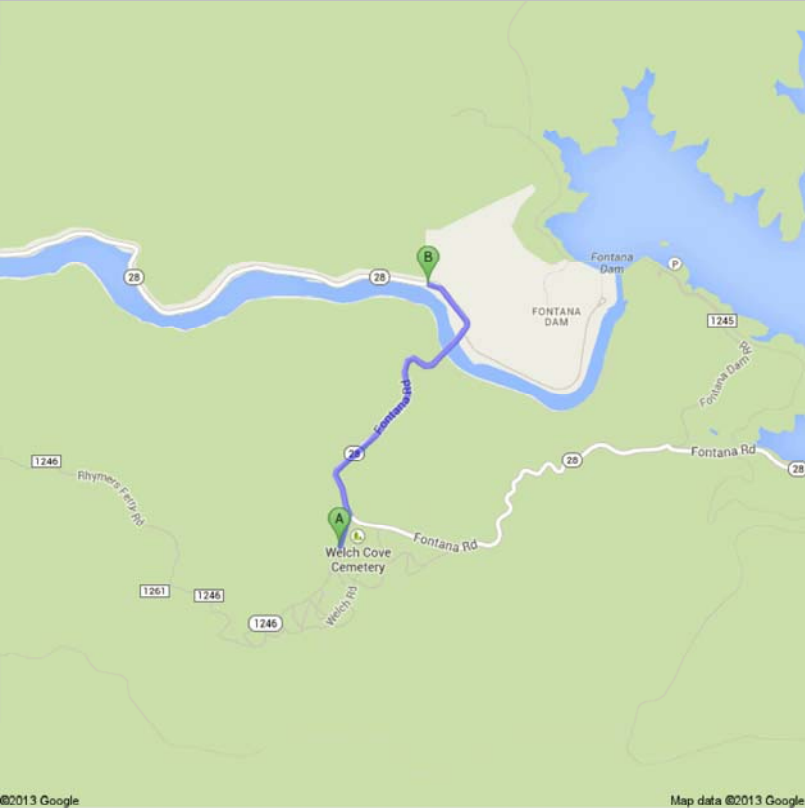

Directions to NC-28 N  
1.5 mi – about 4 mins

**A** Fontana Rd

1. Head north on Fontana Rd toward NC-28 S/Fontana Rd

go 0.1 mi  
total 0.1 mi

**28** 2. Turn left onto NC-28 N/Fontana Rd  
Continue to follow NC-28 N  
About 4 mins

go 1.4 mi  
total 1.5 mi

**B** NC-28 N